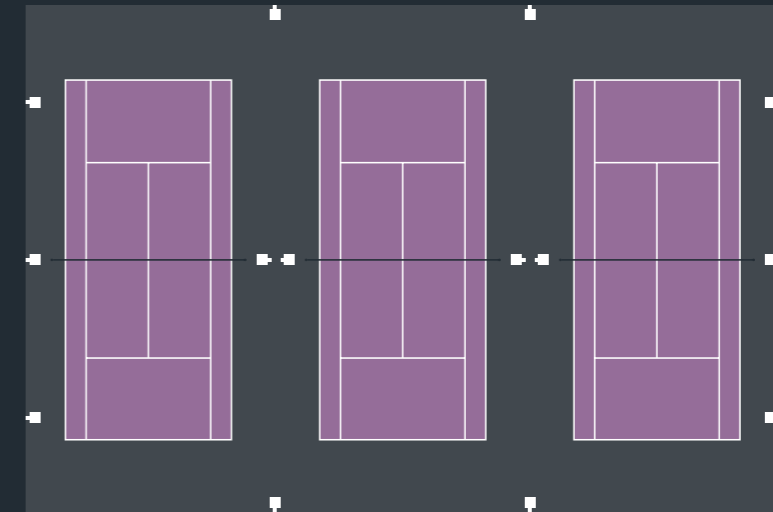

SINGLE RECREATIONAL

6.1M POLES

SINGLE CLUB
STANDARD

6.1M POLES

SINGLE CLUB
PREMIUM

6.1M POLES

DOUBLE CLUB

7.6M POLES

NEW ZEALAND STANDARDS RECOMMENDED
AVERAGE MINIMUM LIGHT LEVELS:
CLUB 350 LUX
RECREATIONAL 250 LUX

ONE POLE / TWO FITTINGS

ONEPOLE/ONEFITTING

TRIPLE CLUB

7.6M POLES

QUAD CLUB

7.6M POLES

ONE POLE / TWO FITTINGS