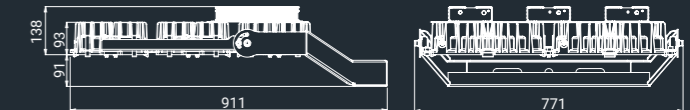

ARIANNA

Petrarca 2.0 Series

The Arianna Petrarca 2.0 LED Floodlight is a flexible and modular sports lighting solution capable of delivering up to 180,000 lumens through patented reflection optics that offer high efficiency, uniformity and visual comfort.

The Petrarca generates comfortable, even light distribution with minimal glare to provide an enjoyable experience for both participants and spectators. Whether it's a tennis court or a larger sports field, the Arianna Petrarca offers a cost-effective, energy-efficient modern LED sports lighting solution.

Modular (3 modules to 6 modules)

Patented optics designed to maximise performance

High visual comfort (low glare)

5-year limited warranty

WATTAGE

505W - 1390W

COLOURS

3 MODULES

4 MODULES

6 MODULES