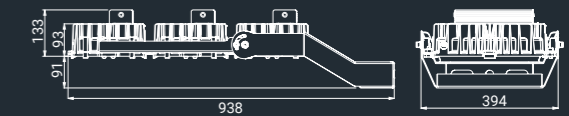

Modular (3 modules to 6 modules)

Patented optics designed to maximise performance

High visual comfort (low glare)

5-year limited warranty

WATTAGE

505W - 1390W

COLOURS

3 MODULES