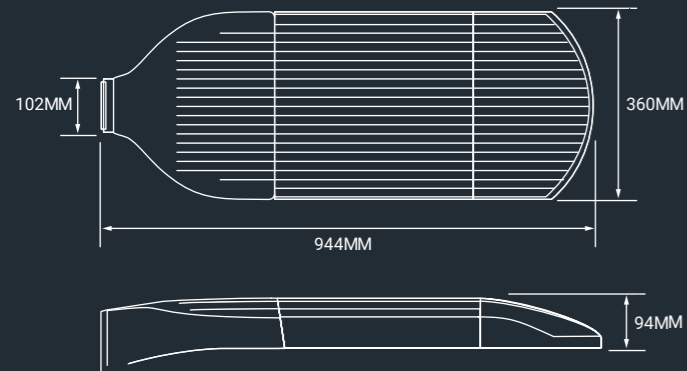

Optional backlight shield available for even greater spill light control

Multiple mounting options (sold separately)

5-year limited warranty

Wide range of mounting options available

WATTAGE

480W

COLOURS

ADVANTAGE
LED FLOOD LIGHT