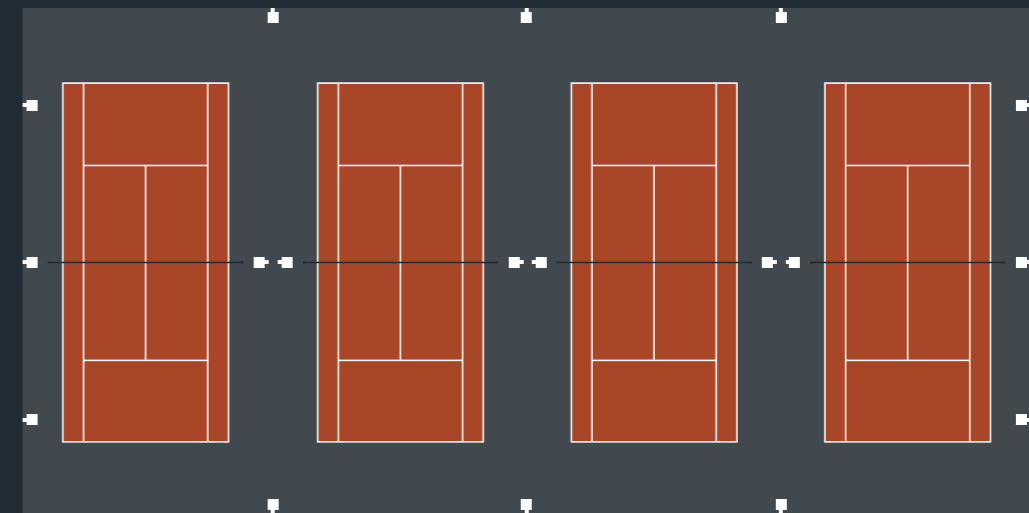

SINGLE RECREATIONAL

6.1M POLES

SINGLE CLUB
STANDARD

6.1M POLES

SINGLE CLUB
PREMIUM

6.1M POLES

DOUBLE CLUB

7.6M POLES

NEW ZEALAND STANDARDS RECOMMENDED
AVERAGE MINIMUM LIGHT LEVELS:
CLUB 350 LUX
RECREATIONAL 250 LUX

ONE POLE / TWO FITTINGS

ONEPOLE/ONEFITTING

TRIPLE CLUB

7.6M POLES

QUAD CLUB

7.6M POLES

ONE POLE / TWO FITTINGS