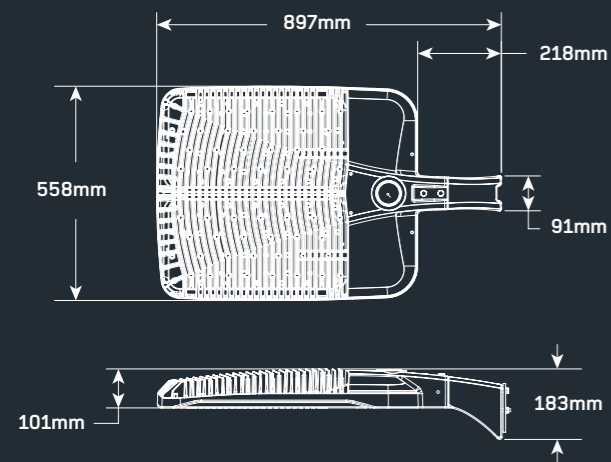

CREE LIGHTING

OSQ High Output Series

Turn night into day with game-changing, high-output lighting from one of the world's leading LED innovators.

The Cree OSQ High Output LED Flood Light provides outstanding court-wide illumination, directed only where it's needed thanks to optical technology. Featuring a modern, low-profile silhouette that blends seamlessly in to its environment, just one OSQ can replace several metal halide fittings. It's a true game changer in high-output illumination.

- Available in both black & silver finis
- Simple installation & near-zero maintenance
- Backlight shield available for even greater spill-light control
- 10-year limited warranty

WATTAGE

531W

COLOURS