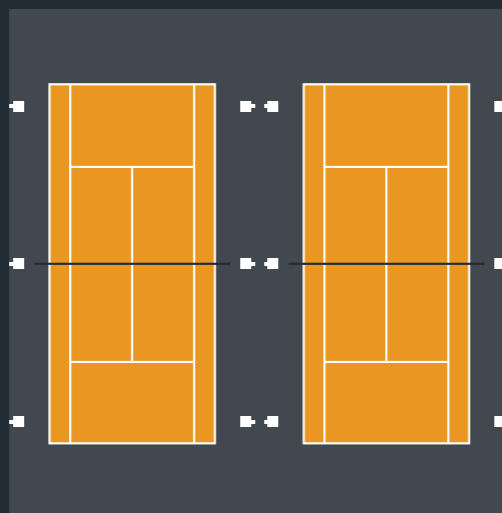

OCTAGONAL STEEL POLE

MOUNTING ACCESSORIES

Court lighting design

TYPICAL LIGHTING LAYOUTS

The following diagrams are typical court lighting layouts that achieve the light levels (known as 'lux') required to comply with the recommended Australian standards (250 lux for social play and 350 lux for club & competition). Please contact us to discuss your lighting needs if you have a different court configuration.

SINGLE RECREATIONAL

6.1M POLES

SINGLE CLUB
STANDARD

6.1M POLES

SINGLE CLUB
PREMIUM

6.1M POLES

DOUBLE CLUB

7.6M POLES

NEW ZEALAND STANDARDS RECOMMENDED
AVERAGE MINIMUM LIGHT LEVELS:
CLUB 350 LUX
RECREATIONAL 250 LUX

ONE POLE / TWO FITTINGS

ONEPOLE/ONEFITTING

TRIPLE CLUB

7.6M POLES

QUAD CLUB

7.6M POLES

ONE POLE / TWO FITTINGS