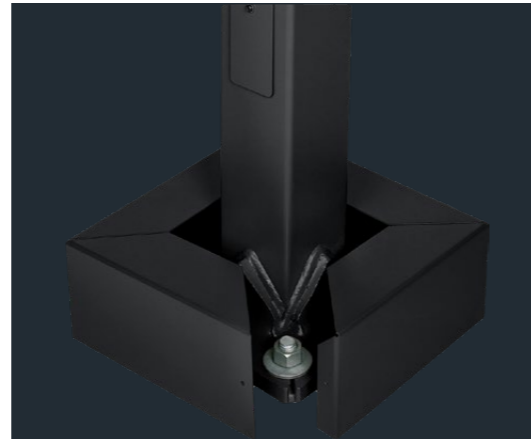

CREE LIGHTING

Steel Light Poles & Accessories

Sourcing both your luminaires and poles from Advanced Lighting Technologies means you'll only deal with one supplier for your lighting requirements.

We offer a range of standard and premium light poles in various shapes and heights, ideal for residential and club tennis lighting. Our poles are available with a series of cross-arms and brackets for the ultimate in mounting flexibility.

We also offer a range of foundation cages, designed to provide maximum strength in challenging Australian conditions, such as tough winds or soft soil.

PREMIUM SQUARE STEEL LIGHT POLES WITH CROWN-WELD BASE AVAILABLE UPON REQUEST